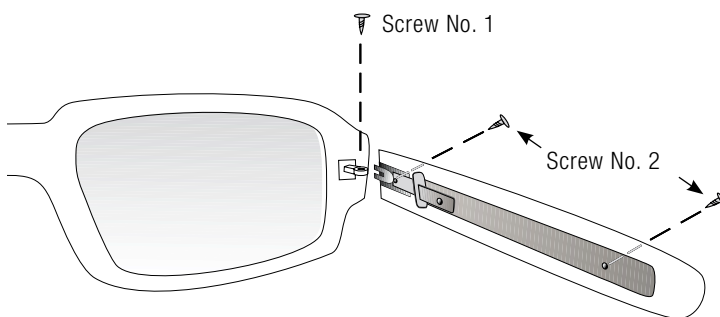

Model „Florence“

Size	Measurement		Article Number
	B	C	
51 / 20	51 mm	20 mm	77734426
53 / 20	53 mm	20 mm	77733933

Nickelfree

Extension tips metal

for plastic fronts: Florence, Thomas, Erik

Size	AN-Evo1 Total length appr.		contact star evo1 Total length appr.		Article Number Silver
	mm	inch	mm	inch	
2	82,00	3,22	77,00	3,02	77734431
3	85,50	3,36	80,50	3,16	77734110
4	89,00	3,50	84,00	3,30	77733940
5	92,50	3,64	87,50 <td 3,44	77733941	
6	96,00	3,77	91,00	3,57	77733942

Colour: Silver

Fig. 1
To determine the exactly length of extension tips, please use measure tool MA1. (See accessories)

Fig. 2
Mount the cover to extension tip with 2 pieces screw No. 2. Then mount the complete extension tip on the frame with screw No. 1.

Fig. 3
After snap-on the bone conducted spectacles you will get the approximately length of the temple.

Extension tips

www.bhm-tech.at

made of metal: Nikolai, Josephine, Sportivo, Lars, Celine, Frances

Size	Total length approximately				Article Number					
	AN-Evo1		contact star evo1		Gold	Silver	Black	Grey	Red	Blue
	mm	inch	mm	inch						
1	78,50	3,08	73,50	2,89	77733367	77733369	77733368			
2	82,00	3,22	77,00	3,02	77733356	77733357	77733358			
3	85,50	3,36	80,50	3,16	77733184	77733187	77733190	77734796	77734797	77734795
4	89,00	3,50	84,00	3,30	77733185	77733188	77733191	77734799	77734800	77734798
5	92,50	3,64	87,50	3,44	77733186	77733189	77733192	77734802	77734803	77734801
6	96,00	3,77	91,00	3,57	77733396	77733397	77733398			
7	99,50	3,91	94,50	3,71	77733399	77733400	77733401			
8	103,00	4,05	98,00	3,85	77733402	77733403	77733404			