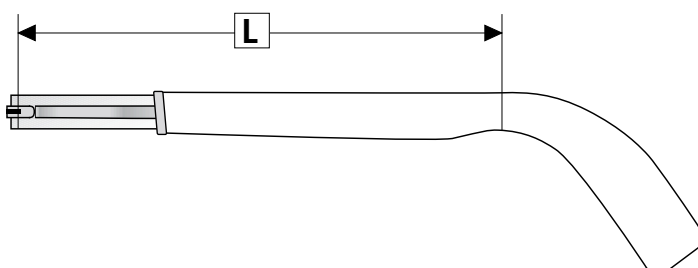

Model „Florence“

Size	Measurement		Article Number
	B	C	
51 / 20	51 mm	20 mm	77734426
53 / 20	53 mm	20 mm	77733933

Nickelfree

Extension tips metal

for plastic fronts: Florence, Thomas, Erik

Size	AN-Evo1 Total length appr.		contact star evo1 Total length appr.		Article Number Silver
	mm	inch	mm	inch	
2	82,00	3,22	77,00	3,02	77734431
3	85,50	3,36	80,50	3,16	77734110
4	89,00	3,50	84,00	3,30	77733940
5	92,50	3,64	87,50 <td 3,44	77733941	
6	96,00	3,77	91,00	3,57	77733942

Colour: Silver

Fig. 1
To determine the exactly length of extension tips, please use measure tool MA1. (See accessories)

Fig. 2
Mount the cover to extension tip with 2 pieces screw No. 2. Then mount the complete extension tip on the frame with screw No. 1.

Fig. 3
After snap-on the bone conducted spectacles you will get the approximately length of the temple.

Extension tips

www.bhm-tech.at

made of metal: Nikolai, Josephine, Sportivo, Lars, Celine, Frances

Size	Total length approximately				Article Number					
	AN-Evo1		contact star evo1		Gold	Silver	Black	Grey	Red	Blue
	mm	inch	mm	inch						
1	78,50	3,08	73,50	2,89	77733367	77733369	77733368			
2	82,00	3,22	77,00	3,02	77733356	77733357	77733358			
3	85,50	3,36	80,50	3,16	77733184	77733187	77733190	77734796	77734797	77734795
4	89,00	3,50	84,00	3,30	77733185	77733188	77733191	77734799	77734800	77734798
5	92,50	3,64	87,50	3,44	77733186	77733189	77733192	77734802	77734803	77734801
6	96,00	3,77	91,00	3,57	77733396	77733397	77733398			
7	99,50	3,91	94,50	3,71	77733399	77733400	77733401			
8	103,00	4,05	98,00	3,85	77733402	77733403	77733404			