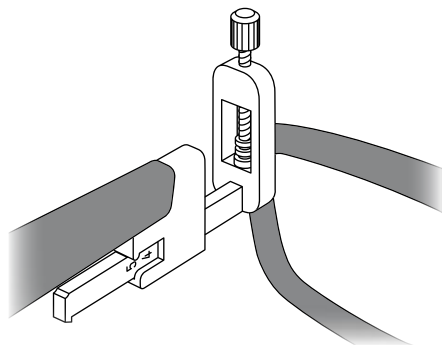

Colour: Silver

Fig. 1
To determine the exactly length of extension tips, please use measure tool MA1. (See accessories)

Fig. 2
Mount the cover to extension tip with 2 pieces screw No. 2. Then mount the complete extension tip on the frame with screw No. 1.

Fig. 3
After snap-on the bone conducted spectacles you will get the approximately length of the temple.

Extension tips

www.bhm-tech.at

made of metal: Nikolai, Josephine, Sportivo, Lars, Celine, Frances

Size	Total length approximately				Article Number					
	AN-Evo1		contact star evo1		Gold	Silver	Black	Grey	Red	Blue
	mm	inch	mm	inch						
1	78,50	3,08	73,50	2,89	77733367	77733369	77733368			
2	82,00	3,22	77,00	3,02	77733356	77733357	77733358			
3	85,50	3,36	80,50	3,16	77733184	77733187	77733190	77734796	77734797	77734795
4	89,00	3,50	84,00	3,30	77733185	77733188	77733191	77734799	77734800	77734798
5	92,50	3,64	87,50	3,44	77733186	77733189	77733192	77734802	77734803	77734801
6	96,00	3,77	91,00	3,57	77733396	77733397	77733398			
7	99,50	3,91	94,50	3,71	77733399	77733400	77733401			
8	103,00	4,05	98,00	3,85	77733402	77733403	77733404			