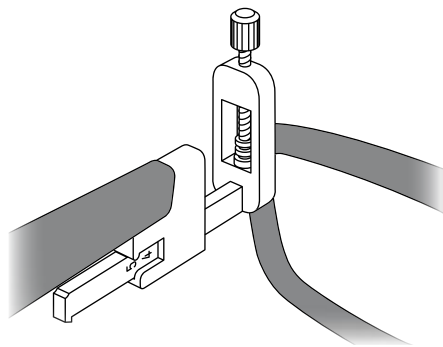

Colour: Silver

Fig. 1  
To determine the exactly length of extension tips, please use measure tool MA1. (See accessories)

Fig. 2  
Mount the cover to extension tip with 2 pieces screw No. 2. Then mount the complete extension tip on the frame with screw No. 1.

Fig. 3  
After snap-on the bone conducted spectacles you will get the approximately length of the temple.