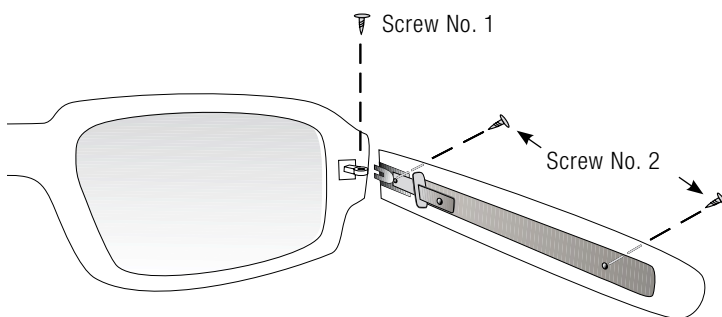

Colour: Silver

Fig. 1  
To determine the exactly length of extension tips, please use measure tool MA1. (See accessories)

Fig. 2  
Mount the cover to extension tip with 2 pieces screw No. 2. Then mount the complete extension tip on the frame with screw No. 1.

Fig. 3  
After snap-on the bone conducted spectacles you will get the approximately length of the temple.