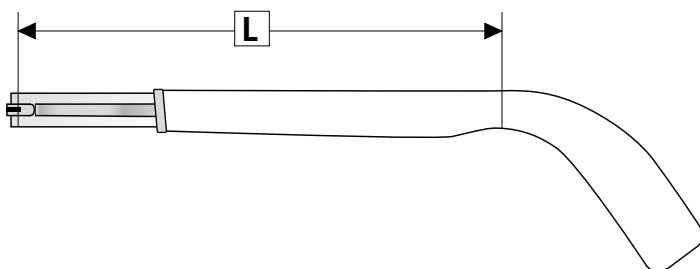

# Extension tips metal

for plastic fronts: Florence, Thomas, Erik

Size	AN-Evo1 Total length appr.		contact star evo1 Total length appr.		Article Number Silver
	mm	inch	mm	inch	
2	82,00	3,22	77,00	3,02	77734431
3	85,50	3,36	80,50	3,16	77734110
4	89,00	3,50	84,00	3,30	77733940
5	92,50	3,64	87,50 <td 3,44	77733941	
6	96,00	3,77	91,00	3,57	77733942

Colour: Silver

Fig. 1  
To determine the exactly length of extension tips, please use measure tool MA1. (See accessories)

Fig. 2  
Mount the cover to extension tip with 2 pieces screw No. 2. Then mount the complete extension tip on the frame with screw No. 1.

Fig. 3  
After snap-on the bone conducted spectacles you will get the approximately length of the temple.